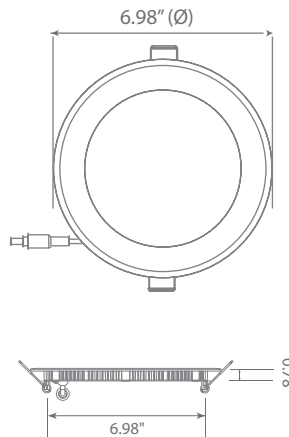

## Specifications

| Input Power | Input Voltage     | Lumen Output | Beam Angle    | Center Beam  | CCT           |
|-------------|-------------------|--------------|---------------|--------------|---------------|
| 12 W        | 120V/60Hz         | 900 lm       | 120°          | NA cd        | 3000 K        |
| CRI         | Luminous Efficacy | Power Factor | Input Current | Base         | Lamp Lifespan |
| 90          | 75 lm/W           | 0.9          | 0.1 A         | Junction Box | 50,000 Hrs.   |

### Product Dimensions