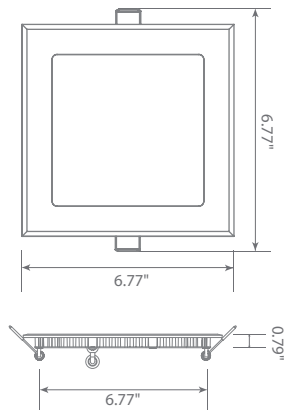

Product Features

Dimmable

Abutted & Covered

No Housing Required

Damp Rated

Product Dimensions

Product Photometric Data