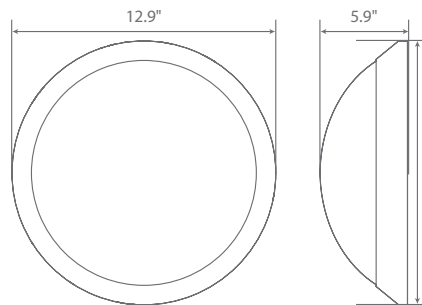

Product Dimensions