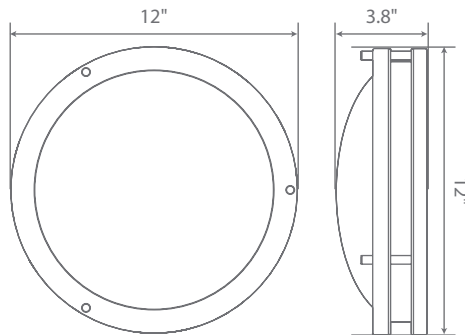

## Specifications

Input Power	Input Voltage	Lumen Output	Beam Angle	Center Beam	CCT
16 W	120V/60Hz	1260 lm	180°	N/A	3000 K
CRI	Luminous Efficacy	Power Factor	Input Current	Base/Cap	Lamp Lifespan
80	78 lm/w	0.9	0.13 A	Connector	43,000 Hrs.

### Product Dimensions