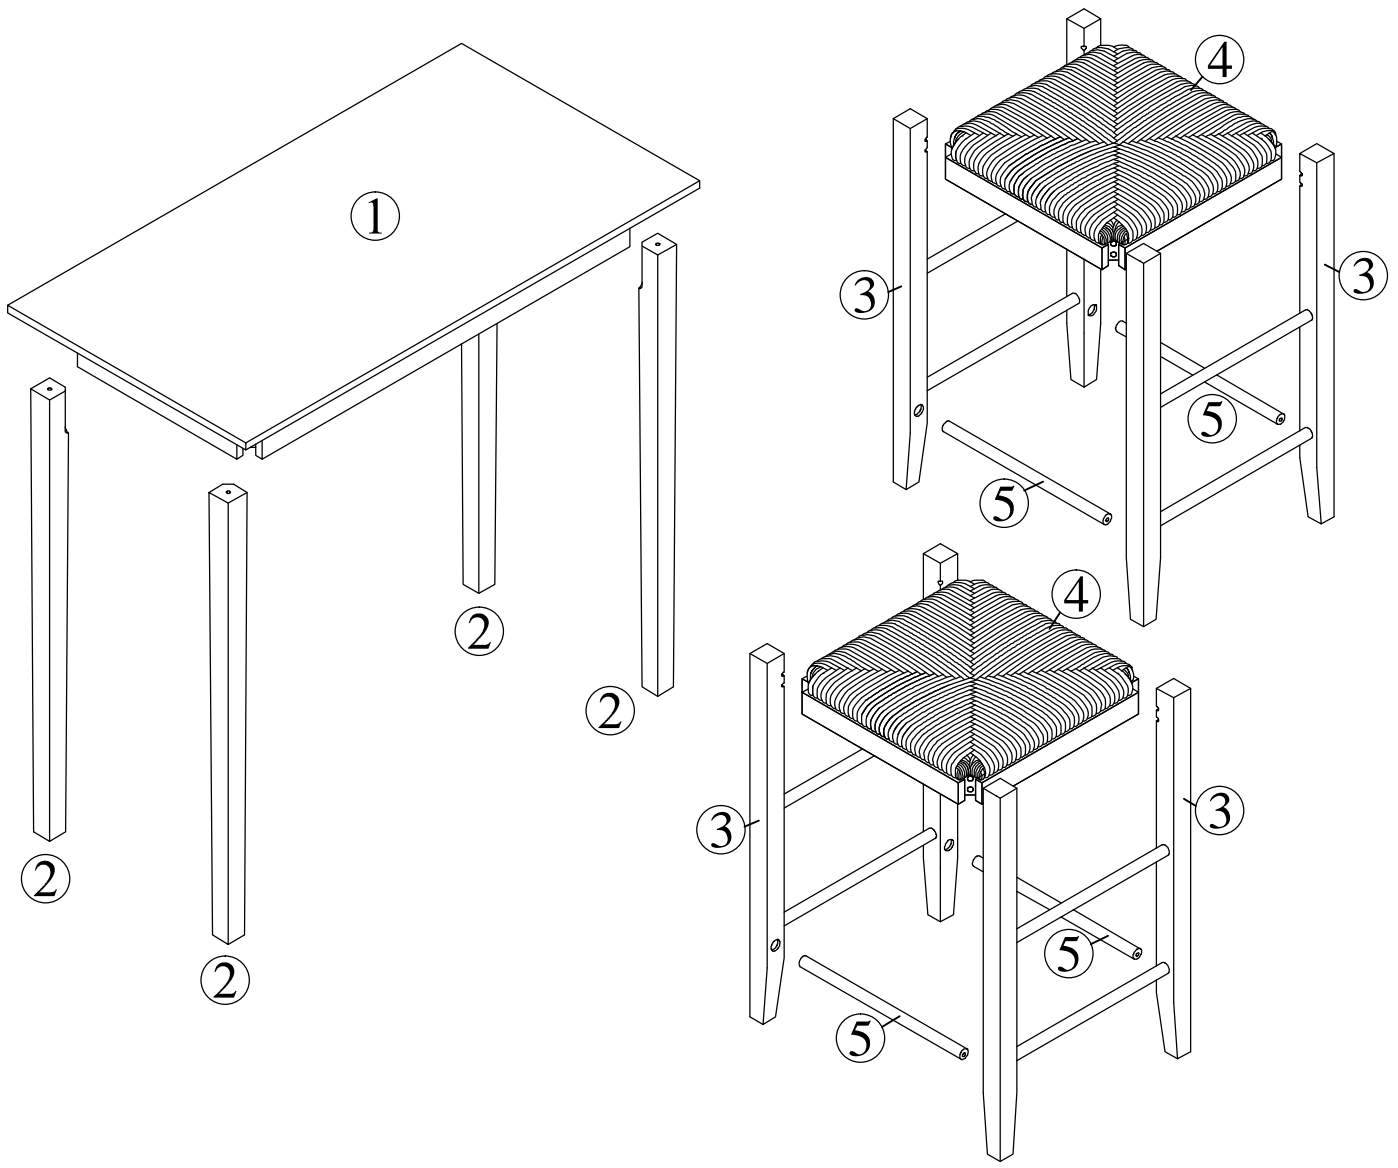

OR VISIT OUR WEB SITE WWW.LINON.COM TO ORDER SPARE PARTS AND FOR CARE INSTRUCTIONS ON YOUR NEWLY PURCHASED FURNITURE.

PART IDENTIFICATION:

CODE	DESCRIPTION	QTY
1	TABLE TOP	1
2	TABLE LEG	4
3	SIDE FRAME OF STOOL	4
4	SEAGRASS SEAT	2
5	CROSSBAR OF STOOL	4

HARDWARE IDENTIFICATION:

H1

Bolt Ø 5/16"x2-1/4"
(8 pcs)

Boulon Ø 5/16pox2-1/4po
(8 pièces)

Tornillo Ø 5/16"x2-1/4"
(8 piezas)

H2

Spring Washer Ø5/16"
(8 pcs)

Rondelle à ressort Ø5/16po
(8 pièces)