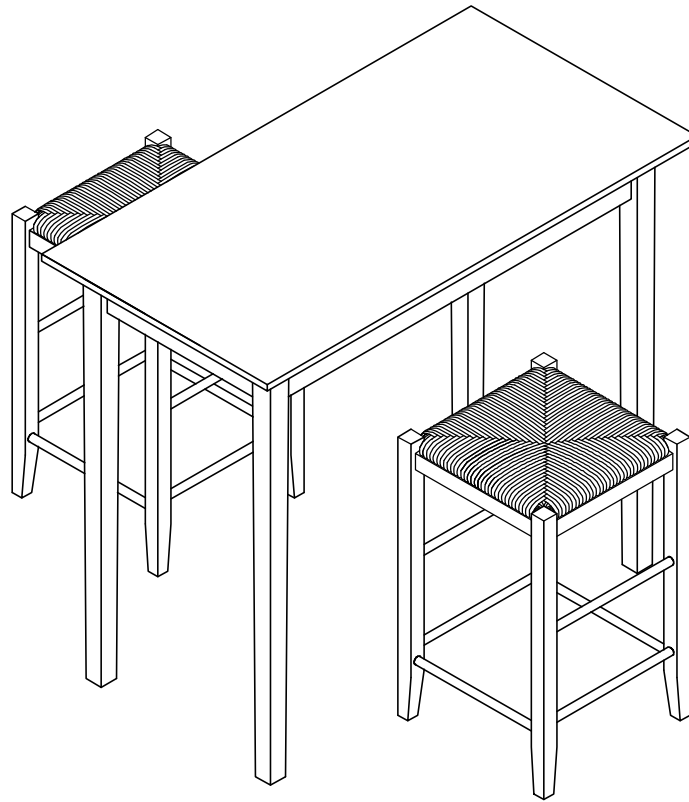

LINON HOME DECOR PRODUCTS, INC.

**TAVERN TABLE & 2 STOOLS
TABLE DE TAVERNE ET DEUX TABOURETS
MESA DE TABERNA Y DOS TABURET**

02850ESP-01-KD-U

WE ARE HERE TO HELP!

WE DO OUR BEST TO INSURE THAT YOUR FURNITURE ARRIVES IN EXCELLENT CONDITION. IN THE EVENT THAT A PART IS DAMAGED OR MISSING, LINONHOME DECOR WILL BE HAPPY TO PROVIDE YOU WITH REPLACEMENT PARTS, AT NO CHARGE, WITHIN 30 DAYS OF PURCHASE, PROVIDING THE PARTS ARE AVAILABLE IN OUR WAREHOUSE AND THE ITEM PURCHASED IS PART OF OUR CURRENT INVENTORY. IN ORDER TO RECEIVE SPARE PARTS, AT NO CHARGE, YOU MUST PROVIDE PROOF OF PURCHASE WITHIN 30 DAYS .

IF YOU NEED ASSISTANCE WITH ASSEMBLY OR REPLACEMENT PARTS, PLEASE CALL CUSTOMER SERVICE, PRIOR TO RETURNING THE ITEM TO THE STORE.

OUR OFFICE IS OPEN MONDAY - FRIDAY 9AM - 5PM, EASTERN STANDARD TIME.

OUR TOLL FREE CUSTOMER SERVICE NUMBER IS: 1-800-262-1852.

OR VISIT OUR WEB SITE WWW.LINON.COM TO ORDER SPARE PARTS AND FOR CARE INSTRUCTIONS ON YOUR NEWLY PURCHASED FURNITURE.