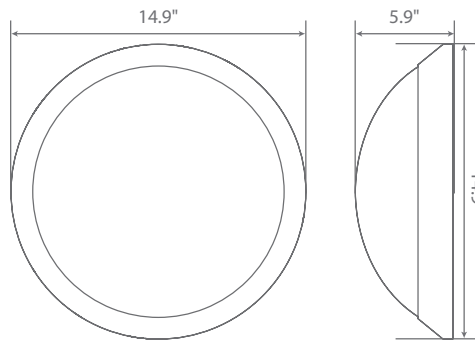

Product Dimensions