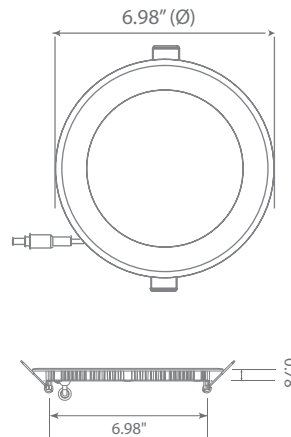

Product Dimensions