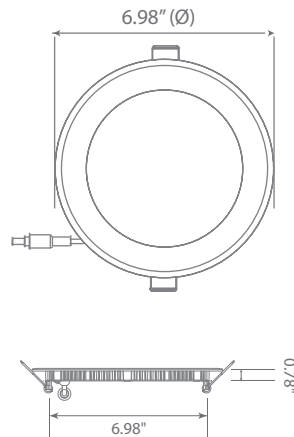

LED DLC6S-2000e

Part #: EFDLC6DM/I/12W/1050/120D/50K/JB/E Fixture Class: 6" Slim Fixed

Product Description

LED DLC6S-2000e, compact and convenient, this 6-inch LED downlight is designed for quick and easy installation anywhere. With spring action clips and a separate junction box, this ultra-slim downlight is the perfect choice for recessed lighting. Energy Star Certified, IC-rated, and dimmable, the DLC6S-2000e triumphs over standard incandescent or fluorescent lighting. Guaranteed to save energy with every switch on, this LED downlight is available in Soft White (3000K), Bright White (4000K) and Cool White (5000K) – see Euri Lighting DLC6S-2040e and DLC6S-2050e.

Specifications

Input Power	Input Voltage	Lumen Output	Beam Angle	Center Beam	CCT
12 W	120V/60Hz	900 lm	120°	NA cd	3000 K
CRI	Luminous Efficacy	Power Factor	Input Current	Base	Lamp Lifespan
80	75 lm/W	0.9	0.1 A	Junction Box	30,000 Hrs.

Product Features

Dimmable

Abutted & Covered

No Housing Required

Damp Rated

Product Dimensions

Product Photometric Data