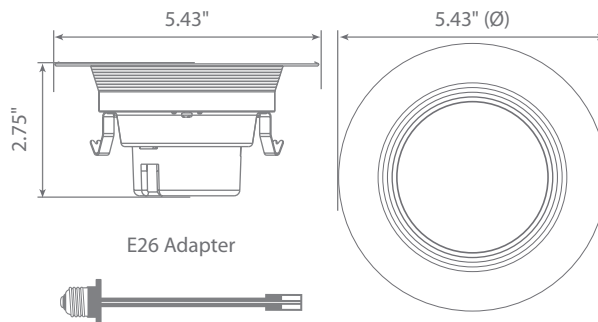

Product Dimensions