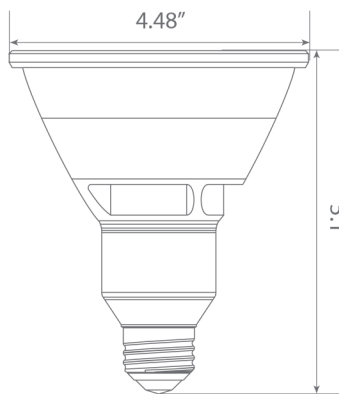

Product Dimensions