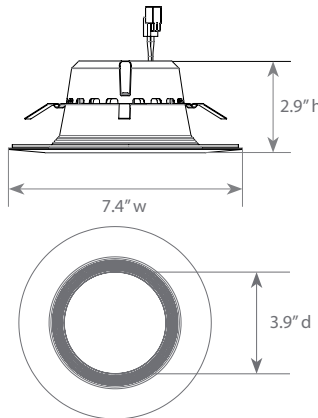

Product Dimensions