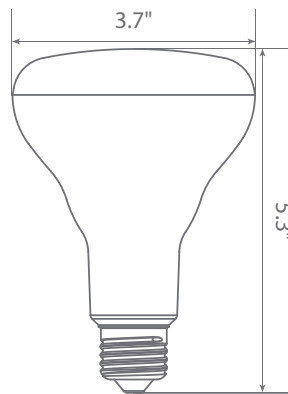

Product Dimensions