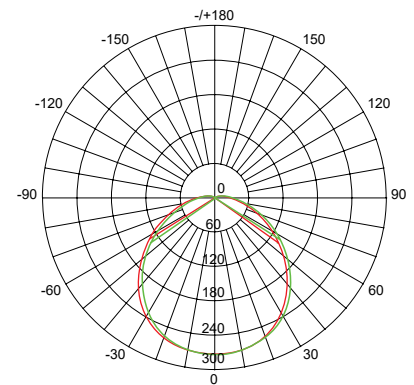

Product Photometric Data

Euri Lighting | A Division of ITRONIX Inc.

20900 Normandie Bldg. Suite B Torrance, CA 90502 | Tel: 888.743.5766 | Fax: 310.787.1166 | www.eurilighting.com

©2017 Euri Lighting. All Rights Reserved