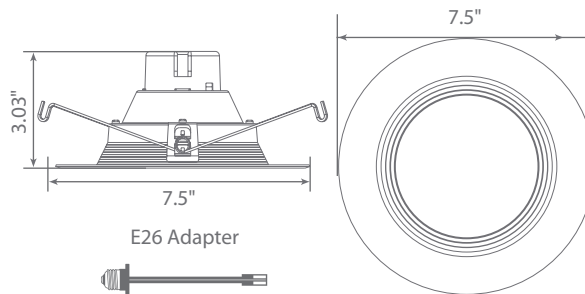

Product Dimensions