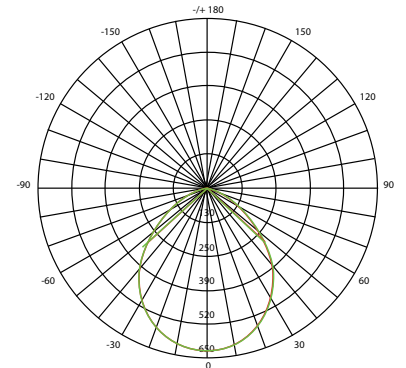

Product Photometric Data

Euri Lighting | A Division of IRTRONIX Inc.

20900 Normandie Avenue Bldg. B, Torrance, CA 90502 | Tel: 888.743.5766 | Fax: 310.787.1166 | www.eurilighting.com
©2018 Euri Lighting. All Rights Reserved