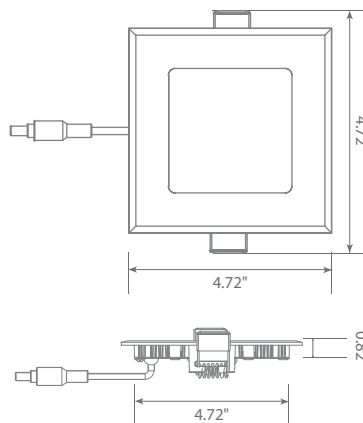

LED DLC4SQ-2040e

4000K
CCT

Part #: EFDLC4DM/1/9W/750/120D/50K/JB/E Fixture Class: 4" Slim Fixed

Product Description

LED DLC4SQ-2040e, the best choice for recessed lighting, this ultra-slim LED downlight is designed with spring action clips and a separate junction box to eliminate housing for quick and easy installation. Made for small spaces a recessed can or tall fixture won't fit, this compact 4-inch downlight is IC-rated, dimmable and Energy Star Certified. With edge-lit LED technology, this square downlight provides unbeatable illumination in Bright White (4000K). For other color options, see Euri Lighting DLC4SQ-2000e (3000K) and DLC4SQ-2050e (5000K).

Product Features

Dimmable

Abutted & Covered

No Housing Required

Damp Rated

Product Dimensions

Product Photometric Data