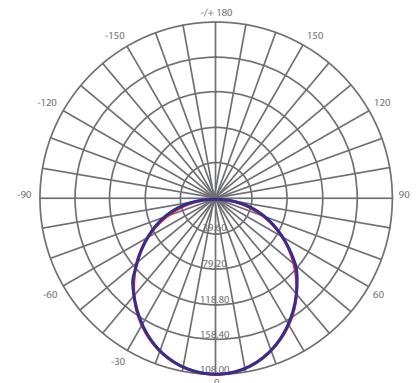

Product Photometric Data

Euri Lighting | A Division of ITRONIX Inc.