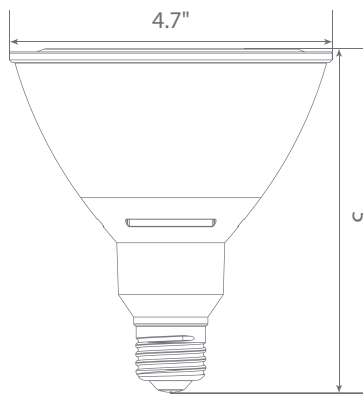

Product Dimensions