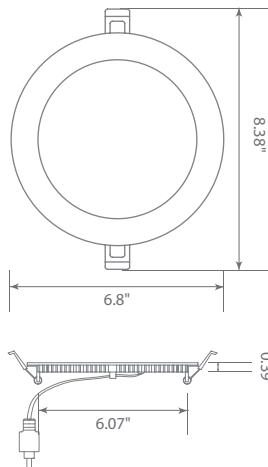

Product Dimensions