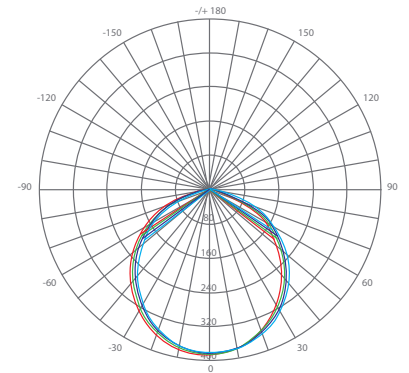

Product Photometric Data

Euri Lighting | A Division of IRTRONIX Inc.