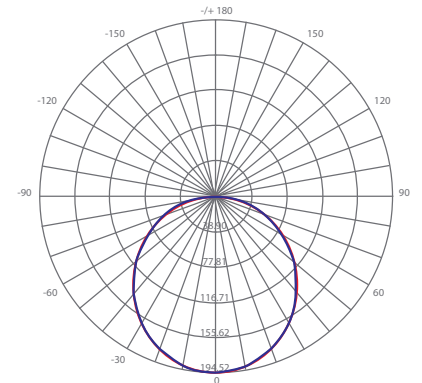

Product Photometric Data

Euri Lighting | A Division of IRTRONIX Inc.