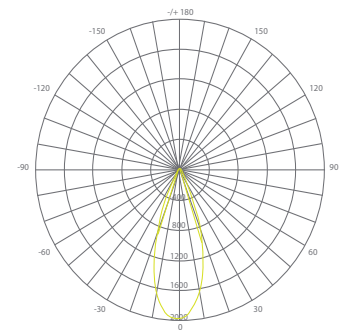

Product Photometric Data

Euri Lighting | A Division of **IRTRONIX** Inc.