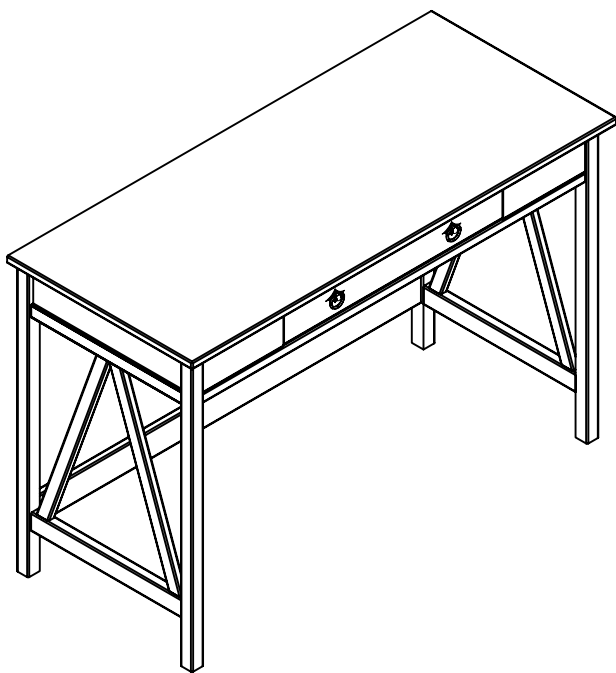

# ASSEMBLY INSTRUCTIONS

TITIAN DESK

MODEL# 86154ATOB-01-KD-U

Sears# 15397

**Front view**

**Back view**

## PARTS IDENTIFICATION

ITEM	DESCRIPTION	QTY
#1	TOP PANEL	01
#2	LEFT SIDE	01
#3	RIGHT SIDE	01
#4	BACK PANEL	01
#5	BOTTOM FRAME	01
#6	BACK RAIL	01
#7	LEFT VERTICAL BOARD	01
#8	RIGHT VERTICAL BOARD	01
#9	LEFT CROSS BAR	01
#10	RIGHT CROSS BAR	01
#11	DRAWER FRONT	01
#12	LEFT DRAWER SIDE	01
#13	RIGHT DRAWER SIDE	01
#14	DRAWER BACK	01
#15	DRAWER BOTTOM	01