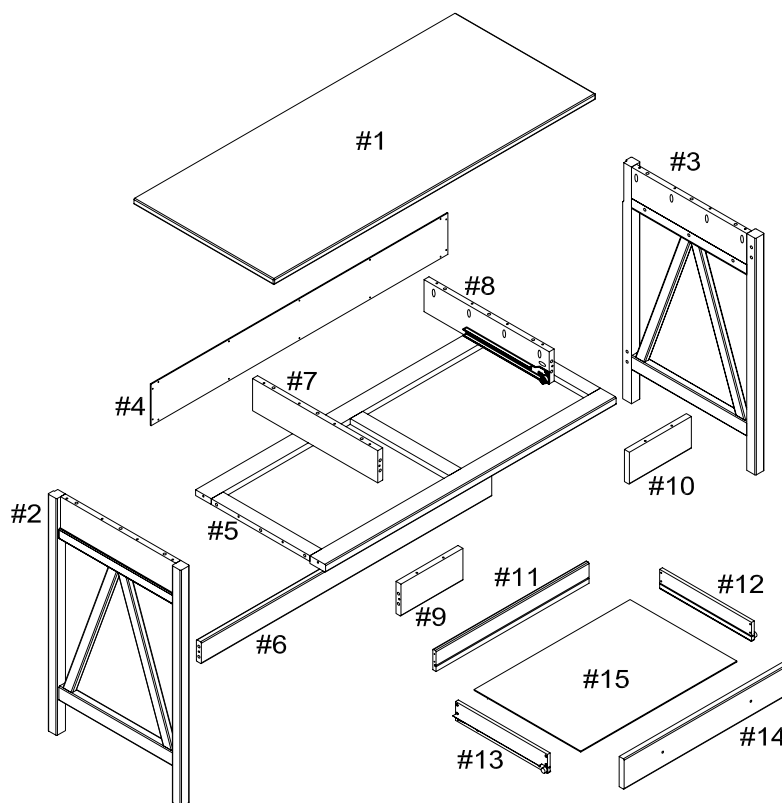

LINON HOME DECOR PRODUCTS, INC.

ASSEMBLY INSTRUCTIONS

TITIAN DESK

MODEL# 86154ATOB-01-KD-U

Sears# 15397

Front view

Back view

MADE IN CHINA
FOR LINON HOME DECOR PRODUCTS INC BY CH46

LINON HOME DECOR PRODUCTS, INC.

PARTS IDENTIFICATION

| ITEM | DESCRIPTION | QTY |
|------|----------------------|-----|
| #1 | TOP PANEL | 01 |
| #2 | LEFT SIDE | 01 |
| #3 | RIGHT SIDE | 01 |
| #4 | BACK PANEL | 01 |
| #5 | BOTTOM FRAME | 01 |
| #6 | BACK RAIL | 01 |
| #7 | LEFT VERTICAL BOARD | 01 |
| #8 | RIGHT VERTICAL BOARD | 01 |
| #9 | LEFT CROSS BAR | 01 |
| #10 | RIGHT CROSS BAR | 01 |
| #11 | DRAWER FRONT | 01 |
| #12 | LEFT DRAWER SIDE | 01 |
| #13 | RIGHT DRAWER SIDE | 01 |
| #14 | DRAWER BACK | 01 |
| #15 | DRAWER BOTTOM | 01 |

For ease of identification all parts are labeled to correspond to the Step number in which the part is used.

LINON HOME DECOR PRODUCTS, INC.

HARDWARE IDENTIFICATION

Please line up the hardware with the correct full size image to make sure you are installing the hardware correctly.

| ITEM | PICTURE | DESCRIPTION | QTY |
|------|---|-----------------------------|------------------|
| A |  | (Ø4) Not to Scale | LARGE BOLT 02 |
| B |  | Not to Scale | KNOB 02 |
| C |  | (Ø3.5x25mm) Not to Scale | SCREW 08 |
| D |  | (Ø8x30mm) Full Size | WOOD DOWEL 30 |
| E |  | (Ø4x30mm) Full Size | SCREW 42 |
| F |  | (Ø3x15mm) Full Size | SCREW 14 |