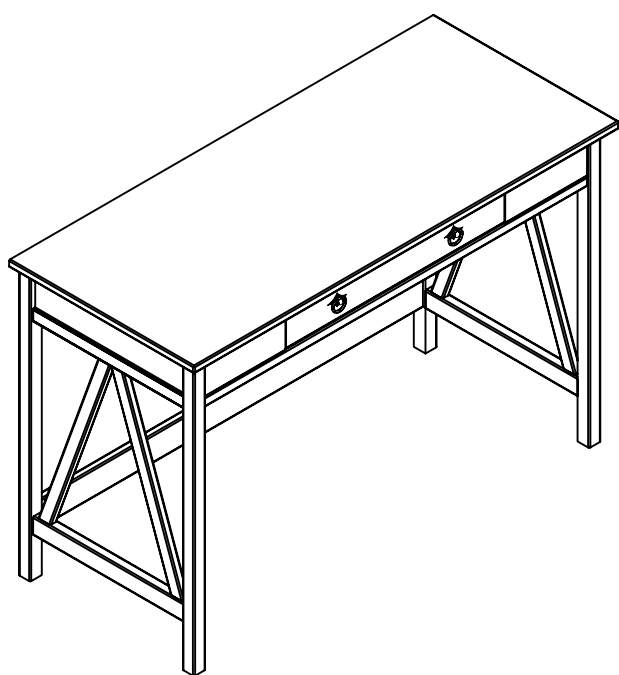

LINON HOME DECOR PRODUCTS, INC.

ASSEMBLY INSTRUCTIONS

TITIAN DESK

MODEL# 86154ATOB-01-KD-U

Sears# 15397

Front view

Back view

MADE IN CHINA
FOR LINON HOME DECOR PRODUCTS INC BY CH46

LINON HOME DECOR PRODUCTS, INC.

PARTS IDENTIFICATION

| ITEM | DESCRIPTION | QTY |
|------|----------------------|-----|
| #1 | TOP PANEL | 01 |
| #2 | LEFT SIDE | 01 |
| #3 | RIGHT SIDE | 01 |
| #4 | BACK PANEL | 01 |
| #5 | BOTTOM FRAME | 01 |
| #6 | BACK RAIL | 01 |
| #7 | LEFT VERTICAL BOARD | 01 |
| #8 | RIGHT VERTICAL BOARD | 01 |
| #9 | LEFT CROSS BAR | 01 |
| #10 | RIGHT CROSS BAR | 01 |
| #11 | DRAWER FRONT | 01 |
| #12 | LEFT DRAWER SIDE | 01 |
| #13 | RIGHT DRAWER SIDE | 01 |
| #14 | DRAWER BACK | 01 |
| #15 | DRAWER BOTTOM | 01 |

For ease of identification all parts are labeled to correspond to the Step number in which the part is used.

LINON HOME DECOR PRODUCTS, INC.

HARDWARE IDENTIFICATION

Please line up the hardware with the correct full size image to make sure you are installing the hardware correctly.

| ITEM | PICTURE | DESCRIPTION | QTY |
|------|---|-----------------------------|------------------|
| A |  | (Ø4) Not to Scale | LARGE BOLT 02 |
| B |  | Not to Scale | KNOB 02 |
| C |  | (Ø3.5x25mm) Not to Scale | SCREW 08 |
| D |  | (Ø8x30mm) Full Size | WOOD DOWEL 30 |
| E |  | (Ø4x30mm) Full Size | SCREW 42 |
| F |  | (Ø3x15mm) Full Size | SCREW 14 |