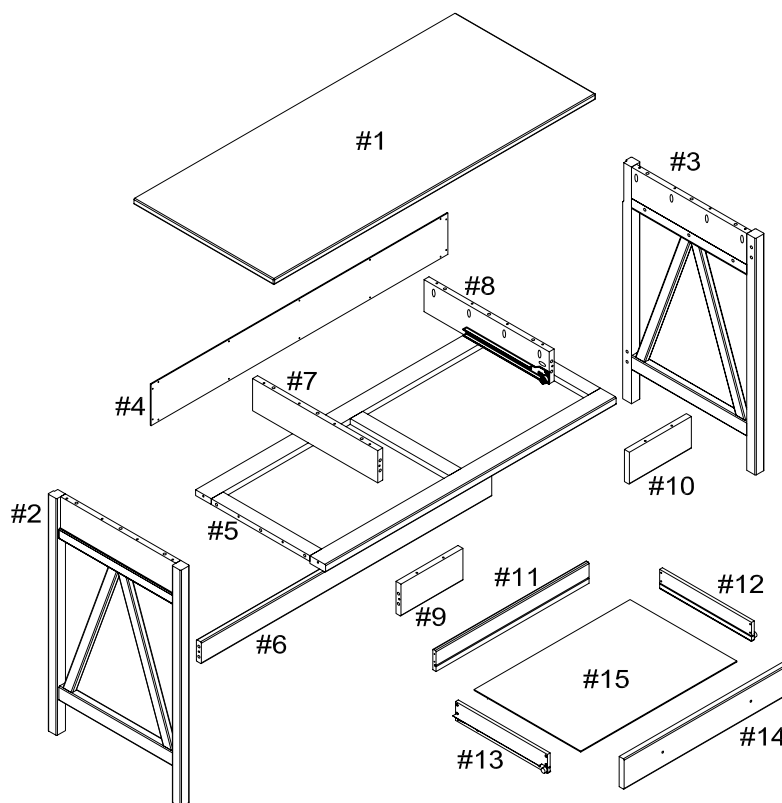

# ASSEMBLY INSTRUCTIONS

TITIAN DESK

MODEL# 86154ATOB-01-KD-U

Sears# 15397

**Front view**

**Back view**

## PARTS IDENTIFICATION

ITEM	DESCRIPTION	QTY
#1	TOP PANEL	01
#2	LEFT SIDE	01
#3	RIGHT SIDE	01
#4	BACK PANEL	01
#5	BOTTOM FRAME	01
#6	BACK RAIL	01
#7	LEFT VERTICAL BOARD	01
#8	RIGHT VERTICAL BOARD	01
#9	LEFT CROSS BAR	01
#10	RIGHT CROSS BAR	01
#11	DRAWER FRONT	01
#12	LEFT DRAWER SIDE	01
#13	RIGHT DRAWER SIDE	01
#14	DRAWER BACK	01
#15	DRAWER BOTTOM	01