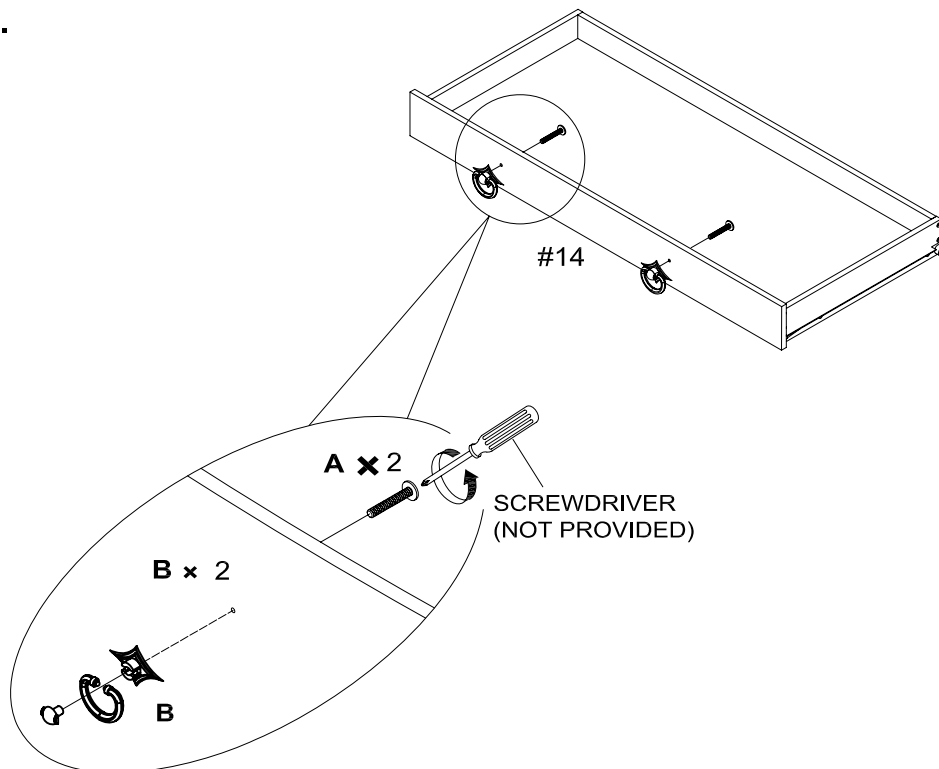

LINON HOME DECOR PRODUCTS, INC.

STEP 9.

STEP 10.