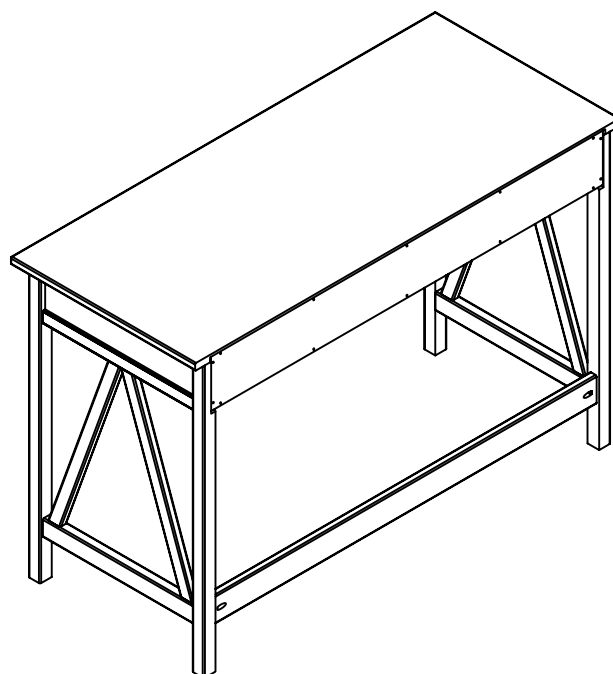

LINON HOME DECOR PRODUCTS, INC.

ASSEMBLY INSTRUCTIONS

TITIAN DESK

MODEL# 86154ATOB-01-KD-U

Sears# 15397

Front view

Back view

MADE IN CHINA
FOR LINON HOME DECOR PRODUCTS INC BY CH46

LINON HOME DECOR PRODUCTS, INC.

PARTS IDENTIFICATION

| ITEM | DESCRIPTION | QTY |
|------|----------------------|-----|
| #1 | TOP PANEL | 01 |
| #2 | LEFT SIDE | 01 |
| #3 | RIGHT SIDE | 01 |
| #4 | BACK PANEL | 01 |
| #5 | BOTTOM FRAME | 01 |
| #6 | BACK RAIL | 01 |
| #7 | LEFT VERTICAL BOARD | 01 |
| #8 | RIGHT VERTICAL BOARD | 01 |
| #9 | LEFT CROSS BAR | 01 |
| #10 | RIGHT CROSS BAR | 01 |
| #11 | DRAWER FRONT | 01 |
| #12 | LEFT DRAWER SIDE | 01 |
| #13 | RIGHT DRAWER SIDE | 01 |
| #14 | DRAWER BACK | 01 |
| #15 | DRAWER BOTTOM | 01 |

| ITEM | PICTURE | DESCRIPTION | QTY |
|------|---|-----------------------------|------------------|
| A |  | (Ø4) Not to Scale | LARGE BOLT 02 |
| B |  | Not to Scale | KNOB 02 |
| C |  | (Ø3.5x25mm) Not to Scale | SCREW 08 |
| D |  | (Ø8x30mm) Full Size | WOOD DOWEL 30 |
| E |  | (Ø4x30mm) Full Size | SCREW 42 |
| F |  | (Ø3x15mm) Full Size | SCREW 14 |