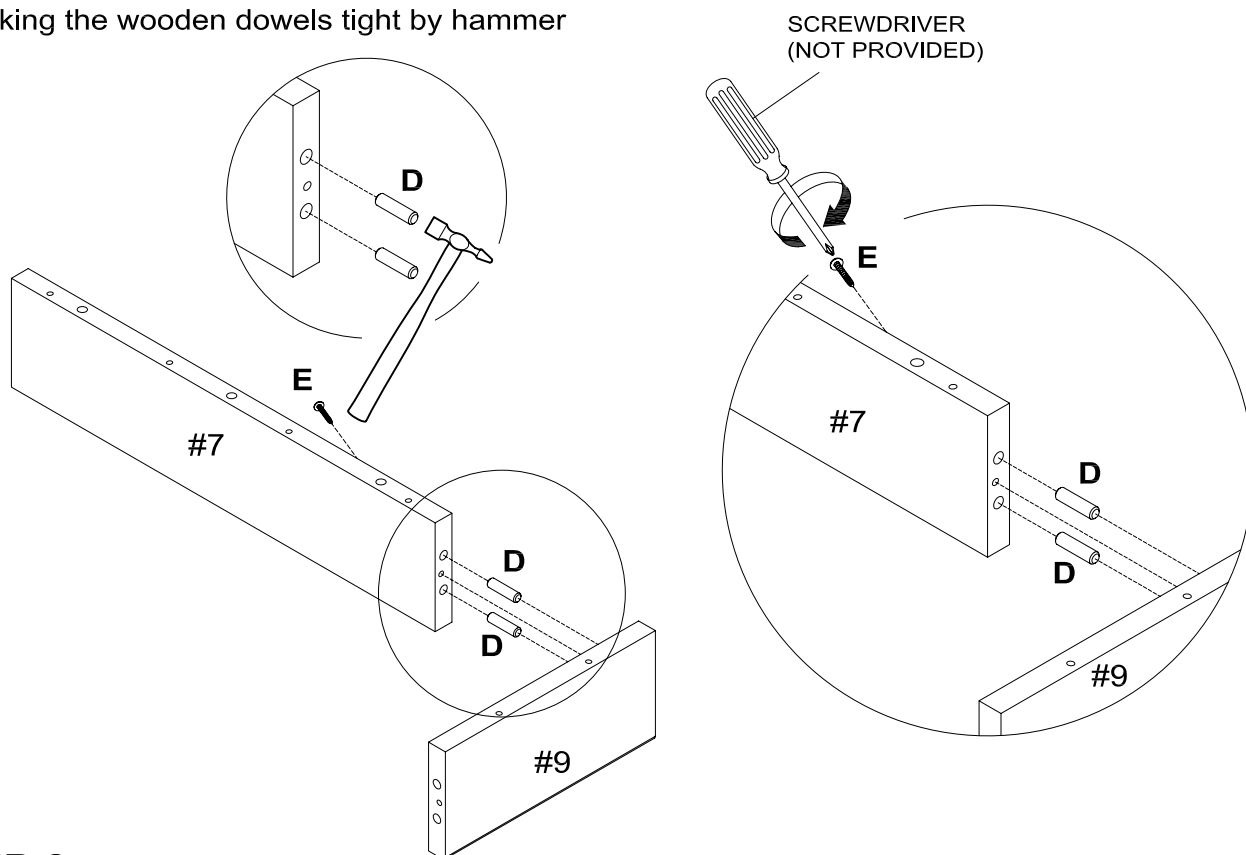

LINON HOME DECOR PRODUCTS, INC.

STEP 1.

knocking the wooden dowels tight by hammer

STEP 2.

knocking the wooden dowels tight by hammer