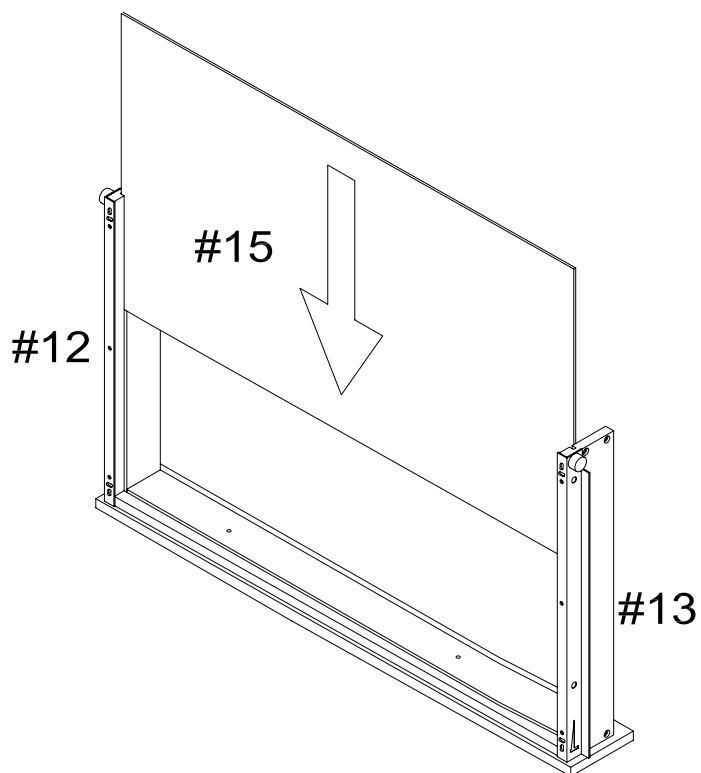

LINON HOME DECOR PRODUCTS, INC.

STEP 7.

STEP 8.