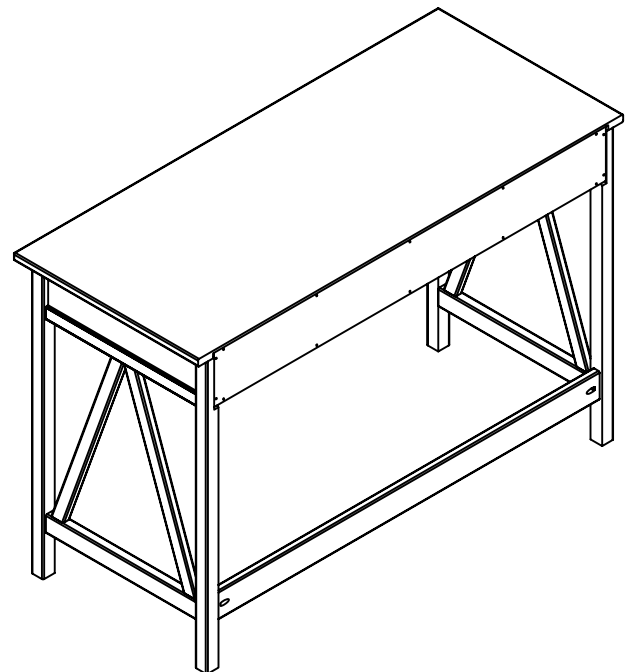

# ASSEMBLY INSTRUCTIONS

TITIAN DESK

MODEL# 86154ATOB-01-KD-U

Sears# 15397

**Front view**

**Back view**

## PARTS IDENTIFICATION

ITEM	DESCRIPTION	QTY
#1	TOP PANEL	01
#2	LEFT SIDE	01
#3	RIGHT SIDE	01
#4	BACK PANEL	01
#5	BOTTOM FRAME	01
#6	BACK RAIL	01
#7	LEFT VERTICAL BOARD	01
#8	RIGHT VERTICAL BOARD	01
#9	LEFT CROSS BAR	01
#10	RIGHT CROSS BAR	01
#11	DRAWER FRONT	01
#12	LEFT DRAWER SIDE	01
#13	RIGHT DRAWER SIDE	01
#14	DRAWER BACK	01
#15	DRAWER BOTTOM	01