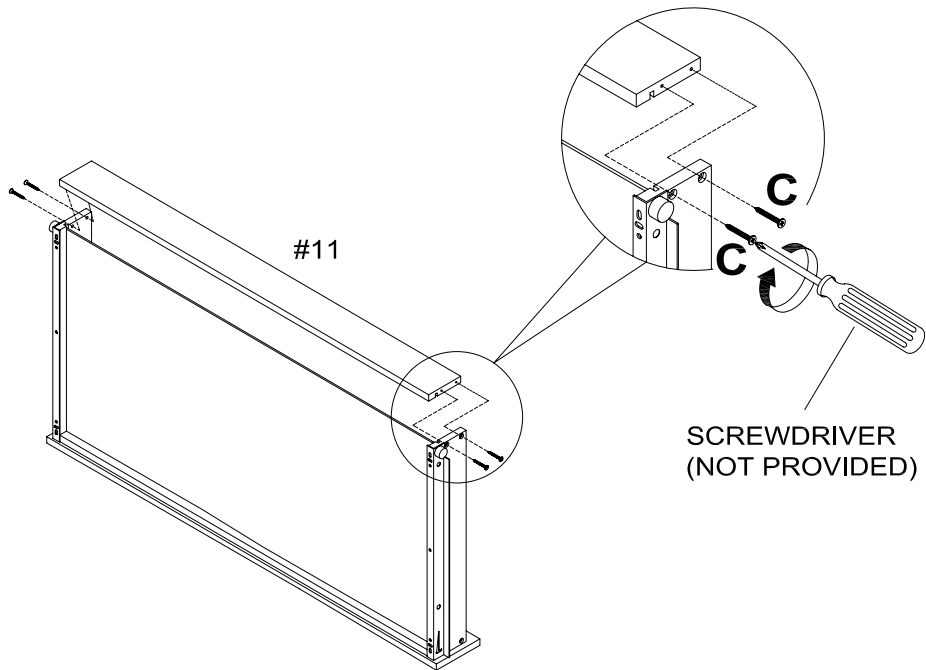

| ITEM | PICTURE | DESCRIPTION | QTY |
|------|---|-----------------------------|------------------|
| A |  | (Ø4) Not to Scale | LARGE BOLT 02 |
| B |  | Not to Scale | KNOB 02 |
| C |  | (Ø3.5x25mm) Not to Scale | SCREW 08 |
| D |  | (Ø8x30mm) Full Size | WOOD DOWEL 30 |
| E |  | (Ø4x30mm) Full Size | SCREW 42 |
| F |  | (Ø3x15mm) Full Size | SCREW 14 |

Tools required

Long screwdriver

Small
hammer

LINON HOME DECOR PRODUCTS, INC.

STEP 7.

STEP 8.

LINON HOME DECOR PRODUCTS, INC.

STEP 9.