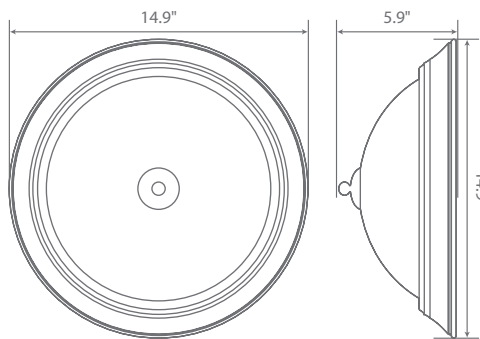

## Specifications

Input Power	Input Voltage	Lumen Output	Beam Angle	Center Beam	CCT
19 W	120V/60Hz	1500 lm	180°	N/A	3000 K
CRI	Luminous Efficacy	Power Factor	Input Current	Base/Cap	Lamp Lifespan
80	78 lm/w	0.9	0.16 A	Connector	49,000 Hrs.

### Product Dimensions