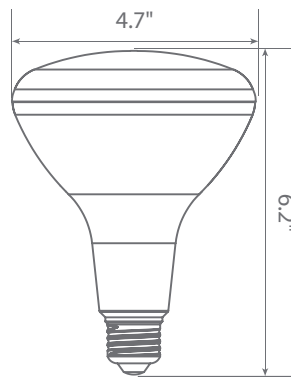

Product Dimensions