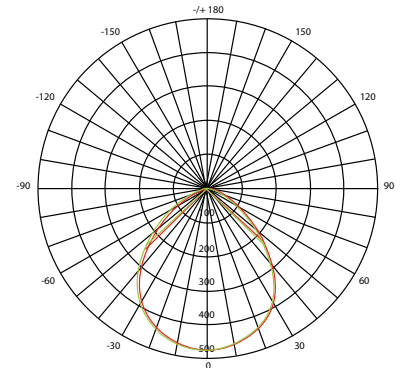

Product Photometric Data

Euri Lighting | A Division of IRTRONIX Inc.

20900 Normandie Avenue Bldg. B, Torrance, CA 90502 | Tel: 888.743.5766 | Fax: 310.787.1166 | www.eurilighting.com
©2018 Euri Lighting. All Rights Reserved