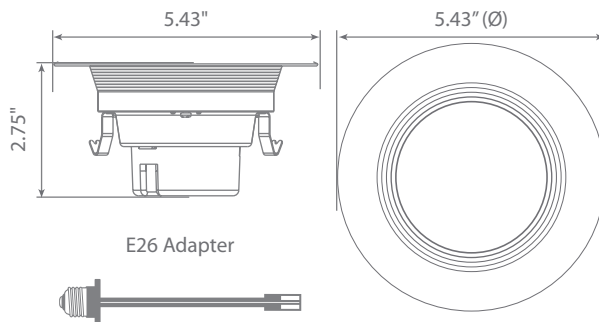

Product Dimensions