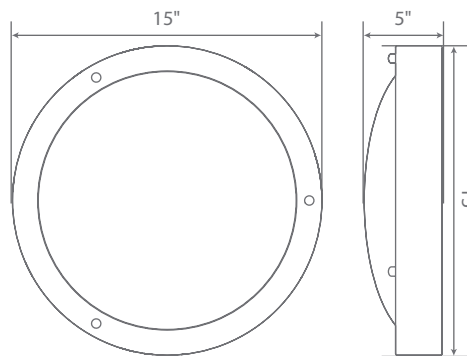

Product Dimensions