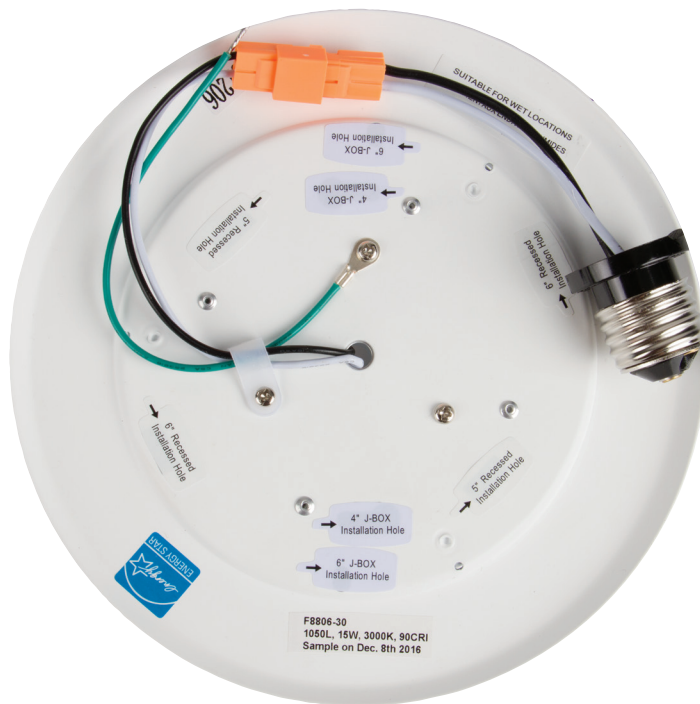

F8806-53-1

SPECIFICATIONS

ITEM NUMBER	F8806-53-1
DESCRIPTION	LED DISK LIGHT
FINISH	SATIN NICKEL - (53)
CRI	90
CCT	3000K
BEAM	120°
M.O.L	0.9"
M.O.D	7.4"
WARRANTY	5 YR LIMITED
SUITABLE LOCATION	WET
4" J-BOX, 5" 1/6" DISK LIGHT	

ELECTRICAL

SOCKET BASE	E26 SCREWBASE
LIFE HOURS	36,000
DIMMABLE	YES (10-100%)
SOURCE LUMEN	1200
DELIVERED LUMEN	1050
EFFICACY	70.00LM/W
MAXIMUM WATTAGE	15W
VOLTS	120V

INFO

APPLICATIONS: CEILING RECESSED CAN, HALLWAYS, KITCHENS, BATHROOMS, BEDROOMS, LIVING ROOMS

- AC DIRECT / DRIVERLESS
- WIRES AND MOUNTS DIRECTLY TO JBOX. HARDWIRE PIGTAIL INCLUDED
- INSTANT BRIGHT HIGH POWER LED DOWNLIGHT
- RATED LIFE CAN BE EXCEEDED WHEN OPERATED ON DIMMED LEVEL
- DIMS ON MOST INDUSTRY STANDARD DIMMERS
- CONTAINS NO MERCURY
- NO UV OR INFRARED RADIATION

LED