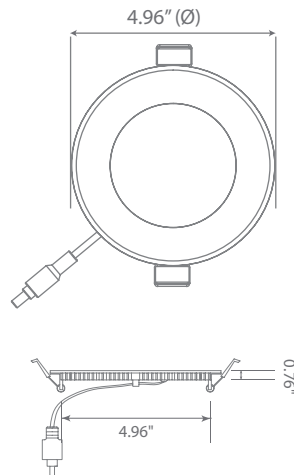

Product Dimensions