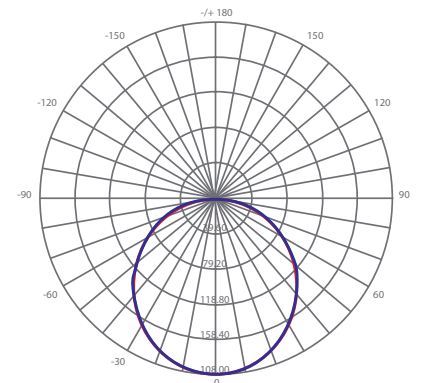

Product Photometric Data

Euri Lighting | A Division of ITRONIX Inc.