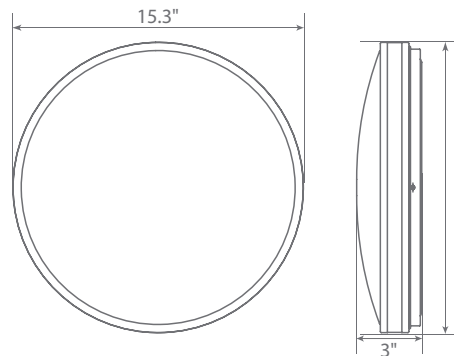

## Specifications

Input Power	Input Voltage	Lumen Output	Beam Angle	Center Beam	CCT
19 W	120V/60Hz	1500 lm	180°	N/A	3000 K
CRI	Luminous Efficacy	Power Factor	Input Current	Base/Cap	Lamp Lifespan
80	78 lm/w	0.9	0.16 A	Connector	47,000 Hrs.

### Product Dimensions