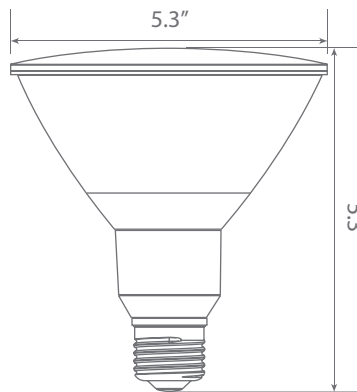

Product Dimensions