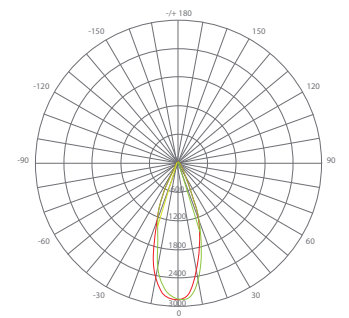

Product Photometric Data

Euri Lighting | A Division of **IRTRONIX** Inc.